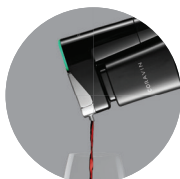

# Introducing CORAVIN MODEL ELEVEN

IN-

TIP

POUR

**AND THEN PRESERVE THE  
BOTTLE FOR NEXT TIME**

The cork will reseal naturally and continue to preserve your wine for weeks, months or even years.